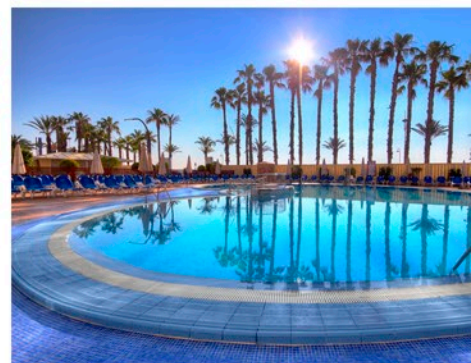

Location

Unbeatable seafront location, just a few meters walk from Peñíscola's historical old quarter.

Room

Its 551 rooms can be twin, superior twin and panoramic twin (this room has an additional supplement). All of them provided with air conditioning (depends on the season) and heating, full bathroom, hairdryer, balcony, direct dial telephone, flat screen TV, mini fridge, safe and intelligent safety locks.

There are rooms accessible for disabled people (advanced booking by phone or email).

Restaurant

Restaurant with buffet service and "show cooking". The buffet offers an exquisite and balanced Mediterranean cuisine, national and international dishes, delicious desserts, special themed menus, special celiac menu on request and options for people with allergy problems.

Facilities & Services

Two buildings communicated by the reception area, each with its own restaurant and with communal public bar and lounges.

Pleasant and large sun terrace, swimming pool for adults, children and babies (electrolysis disinfection). Bar service, sunbeds and parasols.

Daily music programme with a lively evening atmosphere.

Wellness Centre (supplement), including gym, sauna, Turkish bath, jacuzzi, bithermal shower and a wide range of massages and beauty and body treatments.

TV room and games room.

Delfi children's Club (high season) with its own mascot, workshops and activities (children under 4 years must be accompanied by an adult).

Five conference and banquet halls measuring between 80 and 300 m². Gift shop.

The hotel provides experience hosting professional cyclist groups and cycling lovers.

Free wifi connection throughout the hotel. Internet connection at reception (supplement).

Reserved beach area attended by the hotel staff for hiring sunbeds and parasols exclusively for hotel guests (supplement – available service from middle of May).

Hotel-owned covered/outdoor parking spaces (supplement): 300.

Facilities for disabled people: swimming pool and bathrooms adapted in common areas.